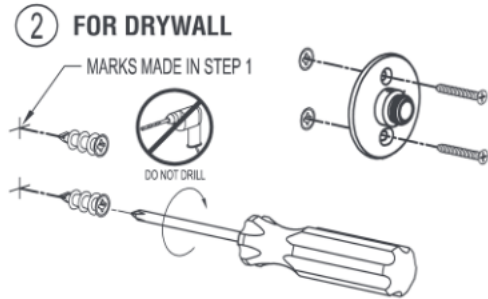

LONDON TERRACE®

SINGLE POST INSTALLATION INSTRUCTIONS

Complement your purchase with other fine accessories from GINGER®.

CARE OF FINE BRASS

To clean, use warm water only.
NEVER use abrasives or detergents.