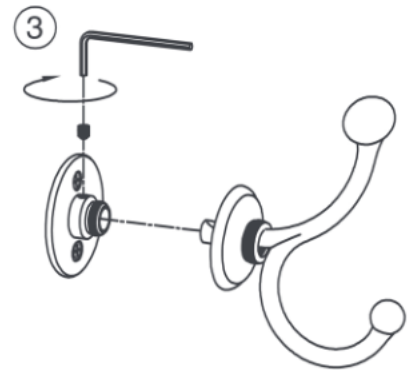

LONDON TERRACE®

SINGLE POST INSTALLATION INSTRUCTIONS

Complement your purchase with other fine accessories from GINGER®.

CARE OF FINE BRASS

To clean, use warm water only.
NEVER use abrasives or detergents.