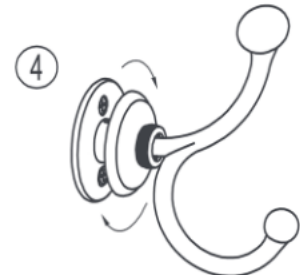

LONDON TERRACE®

SINGLE POST INSTALLATION INSTRUCTIONS

Complement your purchase with other fine accessories from GINGER®.

CARE OF FINE BRASS

To clean, use warm water only.
NEVER use abrasives or detergents.