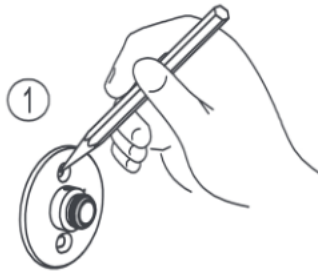

LONDON TERRACE®

SINGLE POST INSTALLATION INSTRUCTIONS

Complement your purchase with other fine accessories from GINGER®.

CARE OF FINE BRASS

To clean, use warm water only.
NEVER use abrasives or detergents.