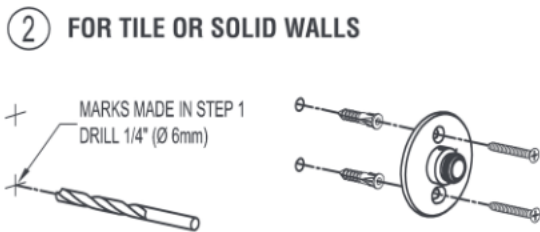

LONDON TERRACE®

SINGLE POST INSTALLATION INSTRUCTIONS

Complement your purchase with other fine accessories from GINGER®.

CARE OF FINE BRASS

To clean, use warm water only.
NEVER use abrasives or detergents.