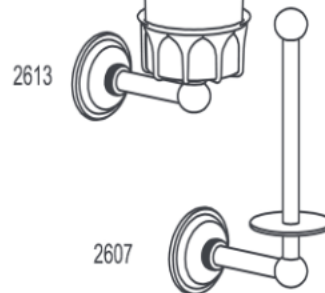

LONDON TERRACE®

SINGLE POST INSTALLATION INSTRUCTIONS

Complement your purchase with other fine accessories from GINGER®.

CARE OF FINE BRASS

To clean, use warm water only.
NEVER use abrasives or detergents.