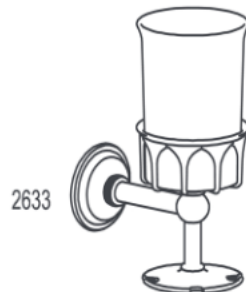

LONDON TERRACE®

SINGLE POST INSTALLATION INSTRUCTIONS

Complement your purchase with other fine accessories from GINGER®.

CARE OF FINE BRASS

To clean, use warm water only.
NEVER use abrasives or detergents.